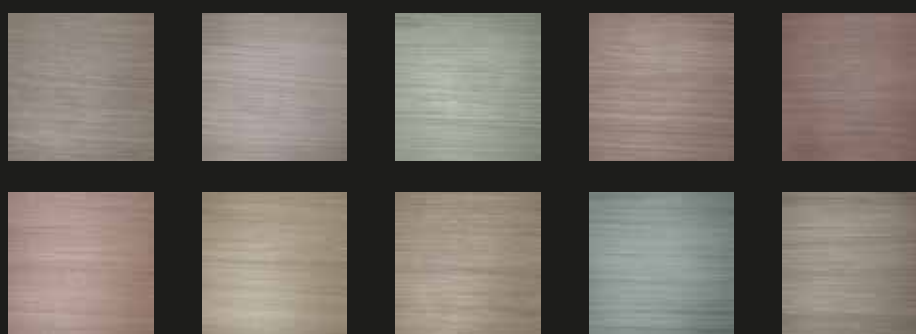

Pearlescent Decorative Finish

Consisting of Pearlescent Decorative Finish, Glitter Decorative Finish, Arona and Decopia products, Decorative Top Coat Finish collection allows for unique finishing touches on top of effect product applications.

Glitter Decorative Finish: Top coat decorative product with glitter.

Arona: Top coat decorative product with pearl.

Decopia: Top coat decorative product with prismatic pearl.

Pearlescent Decorative Finish: Metallic top coat decorative product with pearl.