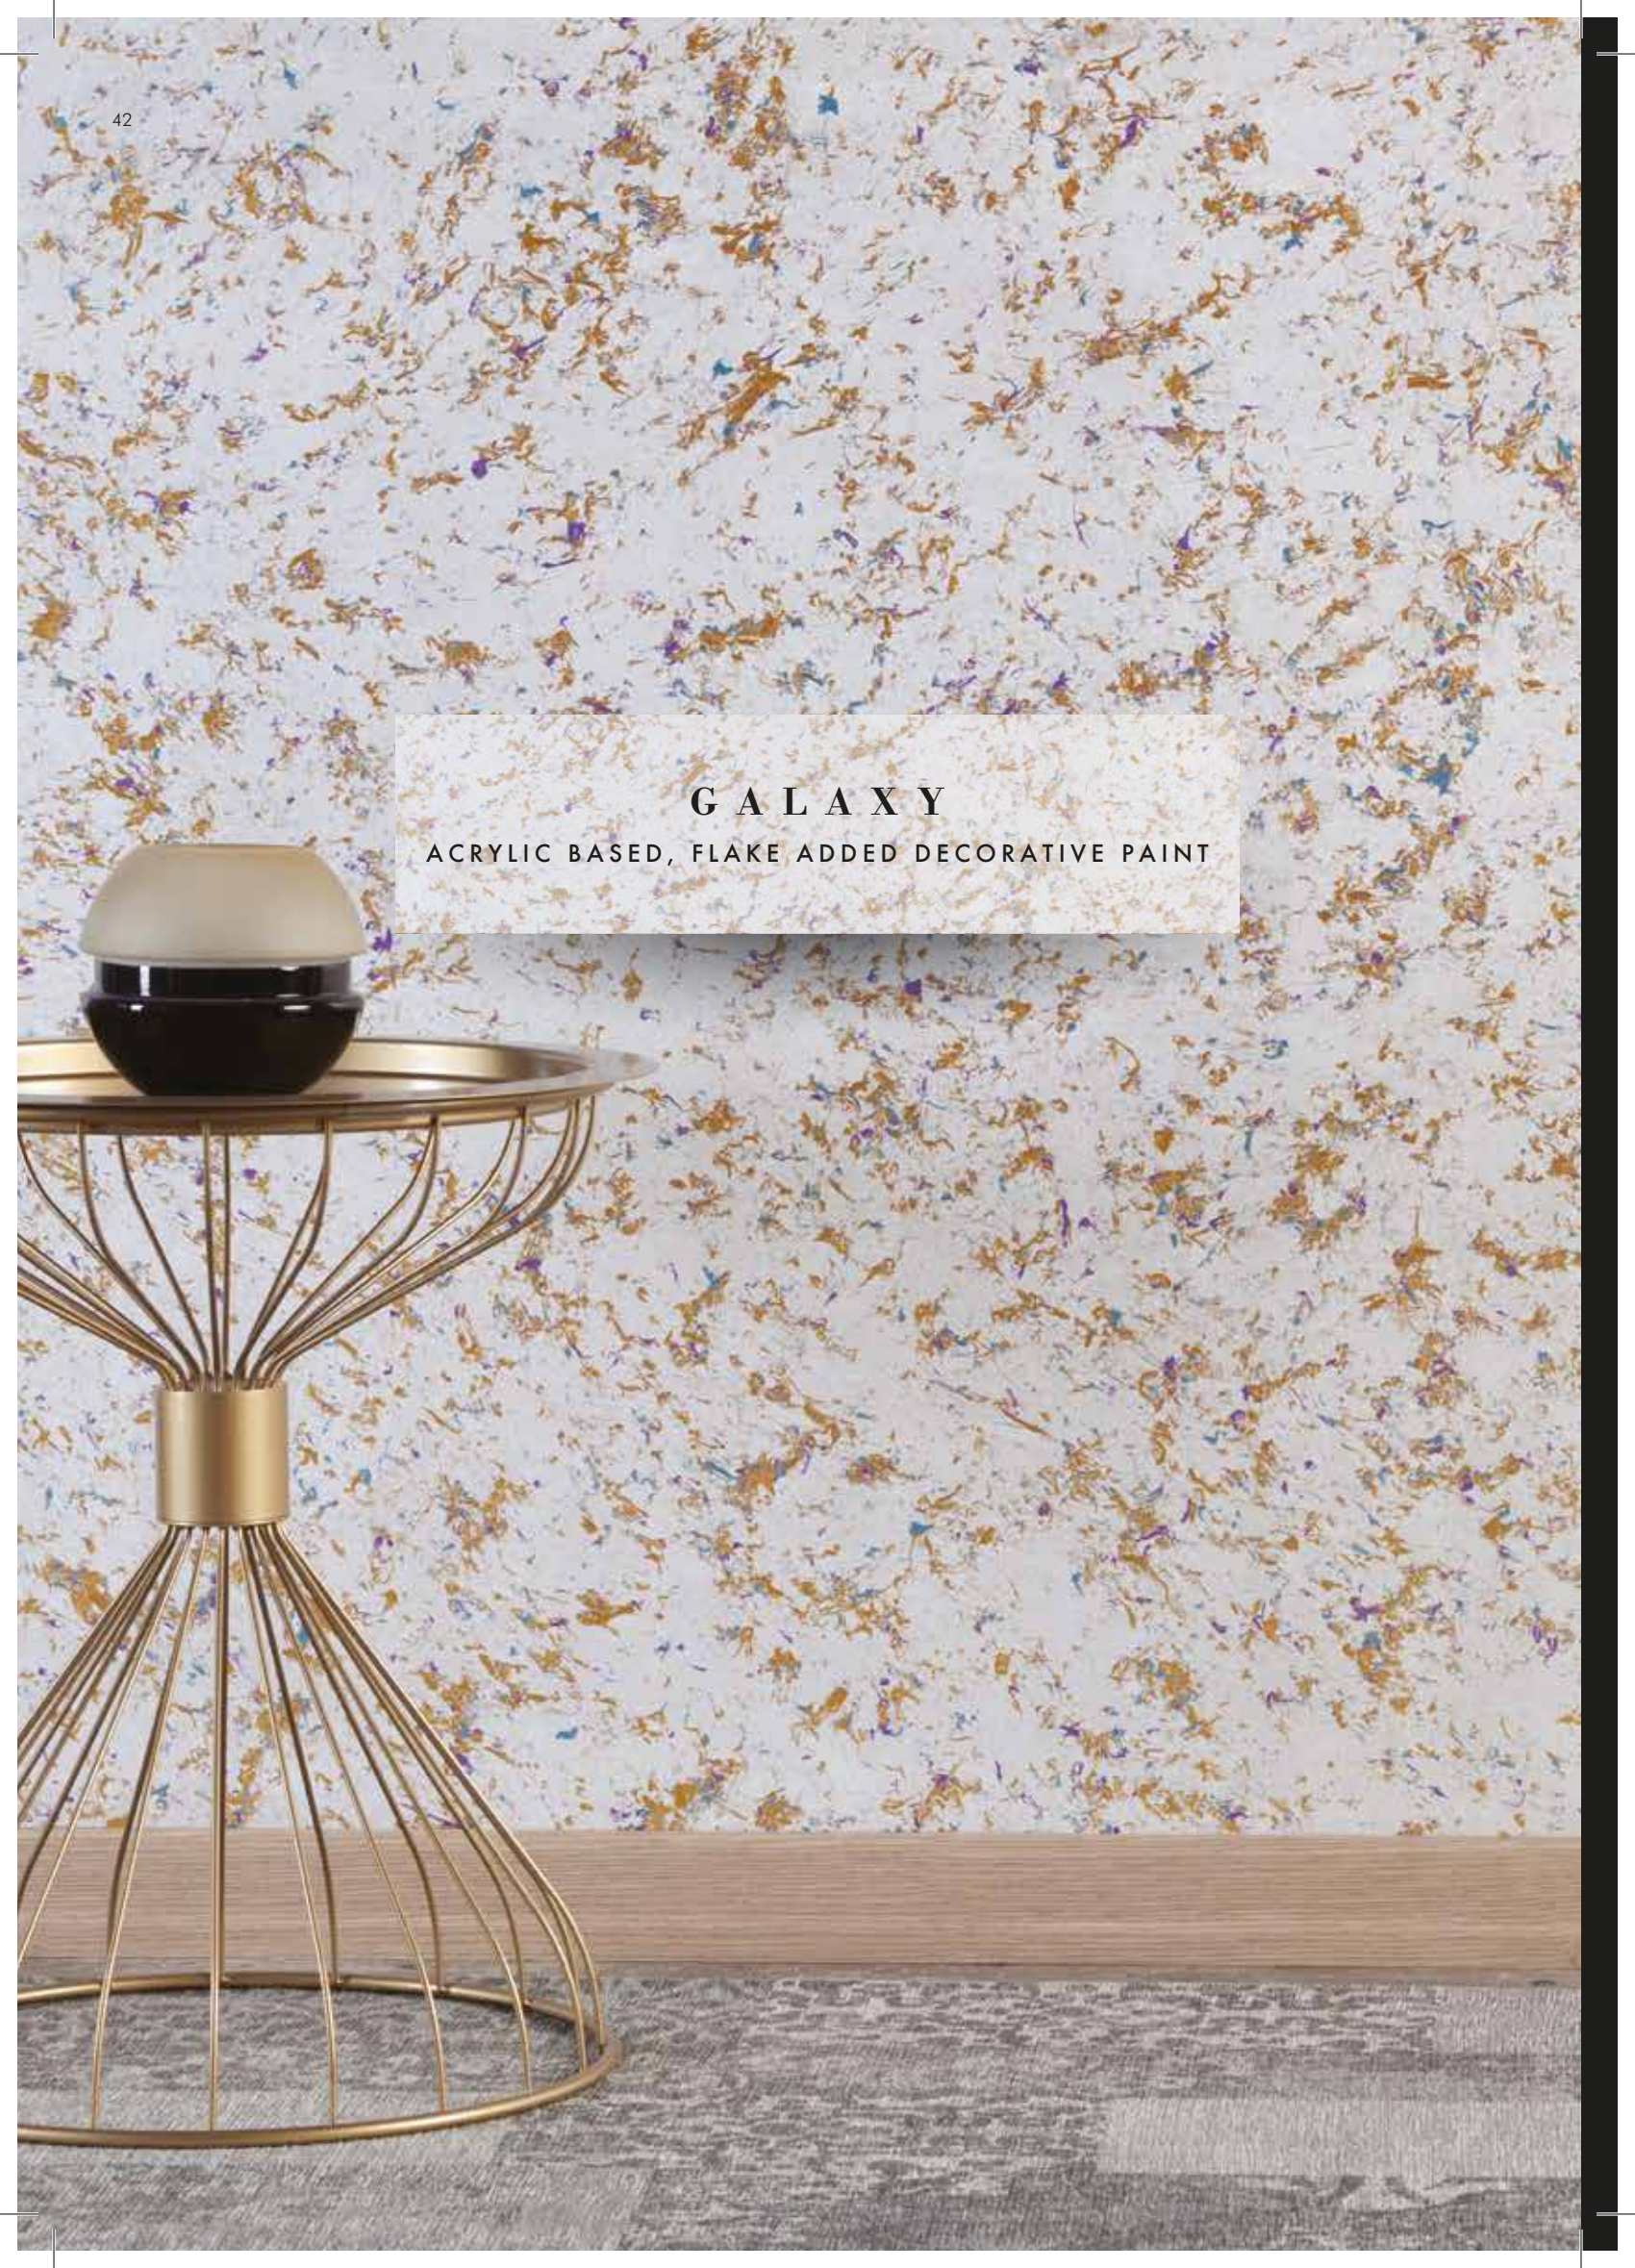

GALAXY

ACRYLIC BASED, FLAKE ADDED DECORATIVE PAINT