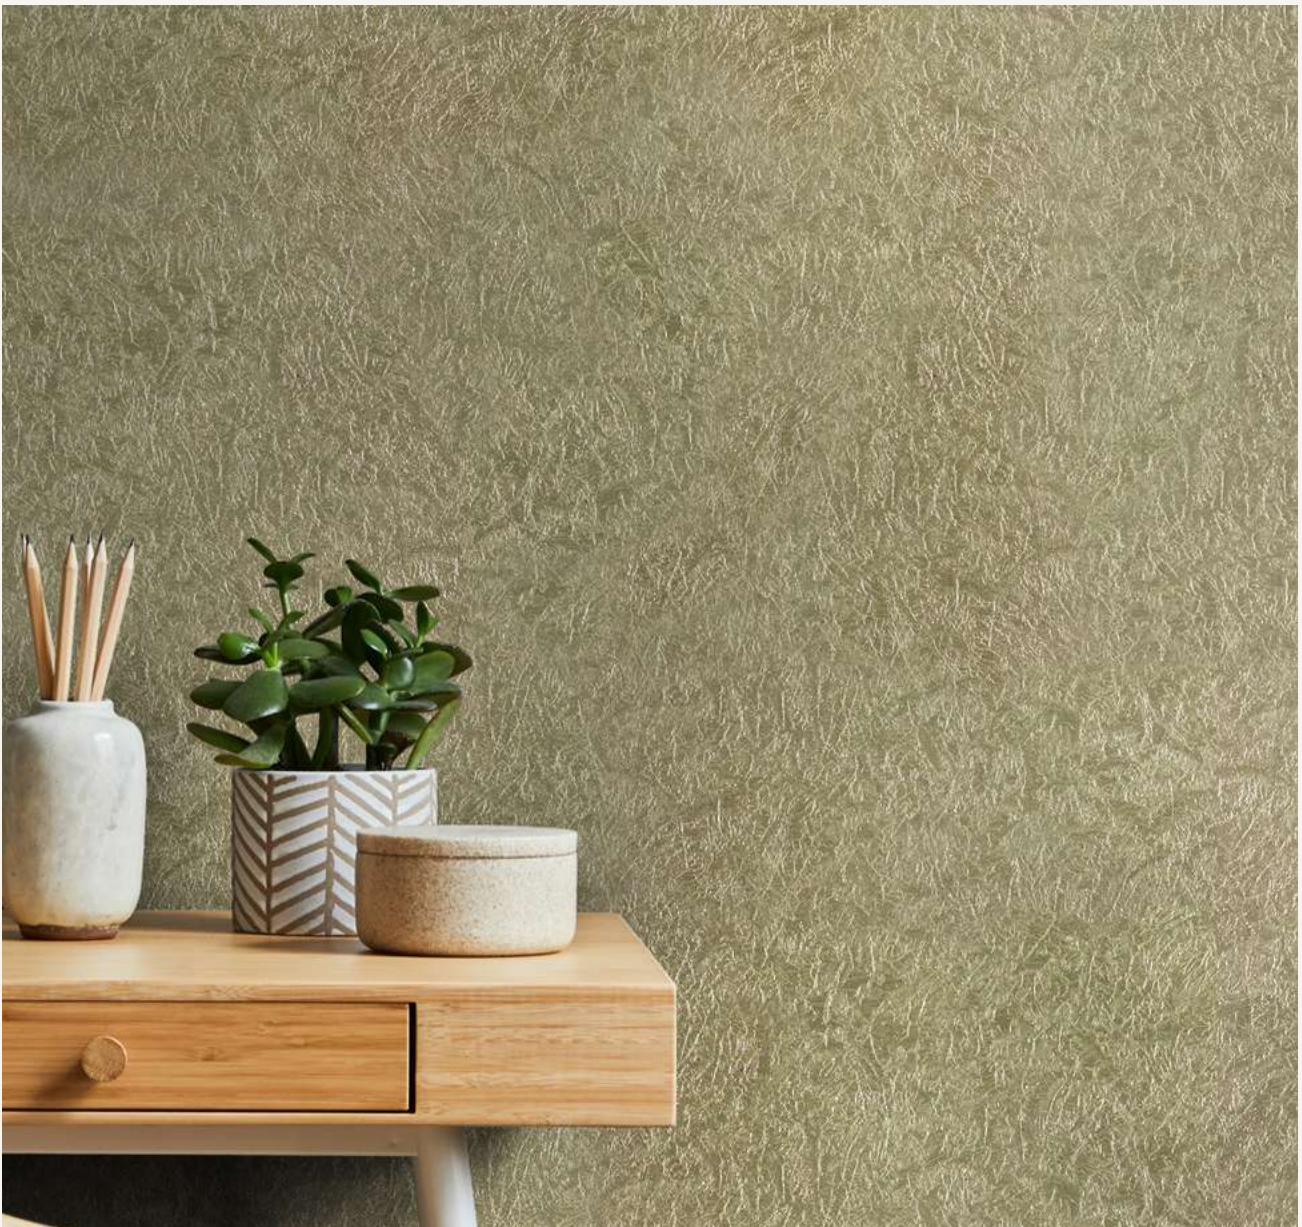

Enriched with special acrylic resins and pearlescent pigments, Arista, a decorative interior wall paint, brings a dynamic and captivating appearance to your places with its color tones that change depending on the angle of light.