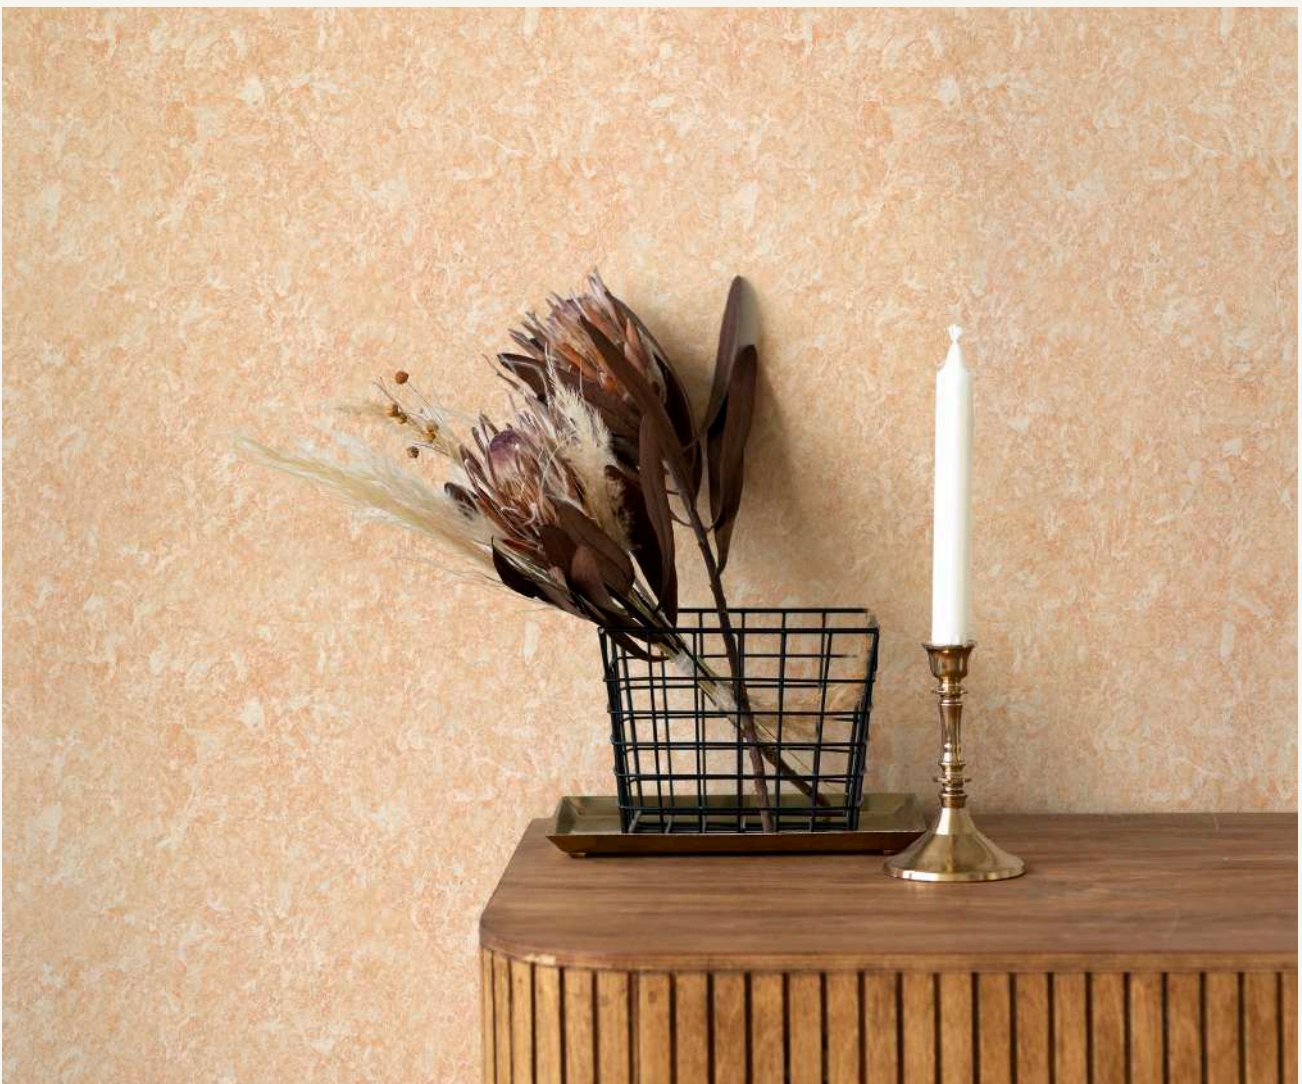

Theoretical Consumption and Other Information

Depending on surface smoothness, absorbency, and application techniques, for a two-coat application:

The Consumption Amount
1 liter covers 7.5 - 9.5 m²

Application Tools
Brush

Effect Spatula

Number of Coats
1

Dilution
Ready to use

Packaging
2,5 L

For more information, please check the Technical Data Sheet.