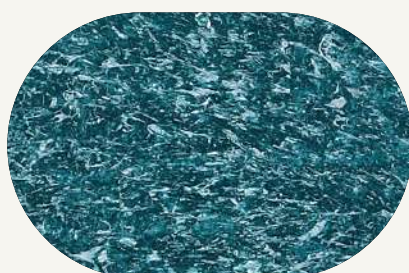

Cometa

Flake Added Decorative Paint

Bold Details, Striking Spaces

Cometa transforms surfaces with its bold details, balanced texture, flake-added structure, and striking tones. It redefines aesthetics and brings a modern, sophisticated style to your spaces. Its unique composition creates eye-catching, contemporary appeal on every wall.

Cometa's flake-enhanced structure and stunning color transitions provide captivating aesthetics while effectively concealing surface imperfections. Combining functionality with elegance, it brings a unique charm to your interior.

1988

1958

1951

2003

1972

Digital color samples are for illustrative purposes only. Please note that factors such as pearlescent reflections, light quality, and screen variations can significantly impact color perception. For accurate and precise color selection, we recommend referring to printed color charts.

Cometa

1922

1911

1995

2006

1934

1915

1992