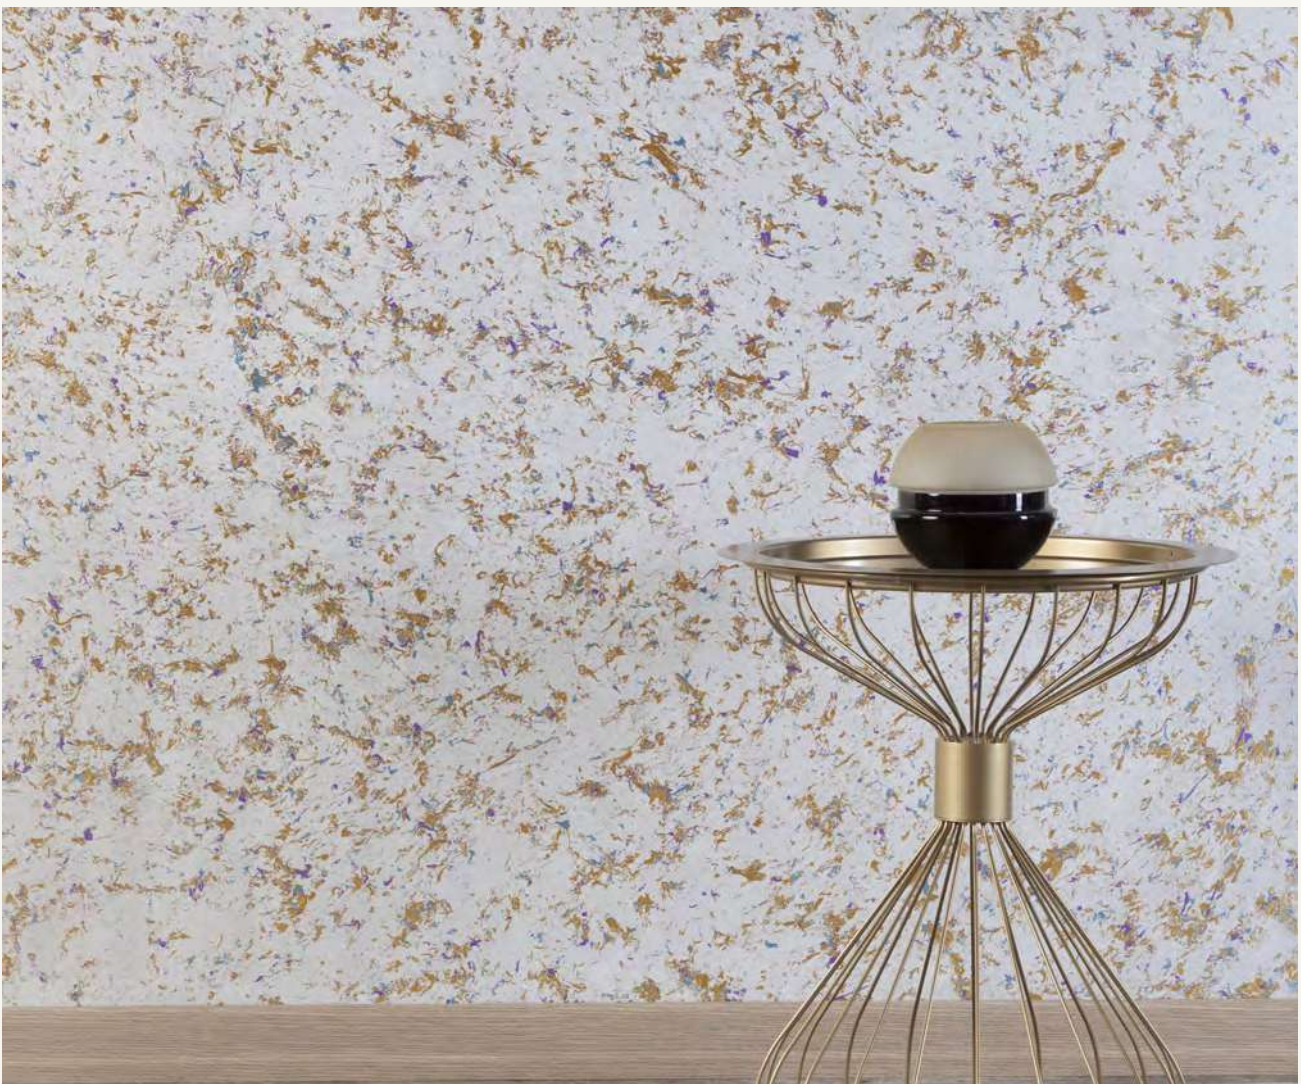

Theoretical Consumption and Other Information

Depending on surface smoothness, absorbency, and application techniques, for a single-coat application:

The Consumption Amount
1 kg covers 6.0 - 7.5 m²

Application Tools
Brush

Effect Spatula

Number of Coats
1

Dilution
Ready to use

Packaging
2,5 kg

For more detailed information, please refer to the Technical Data Sheet.