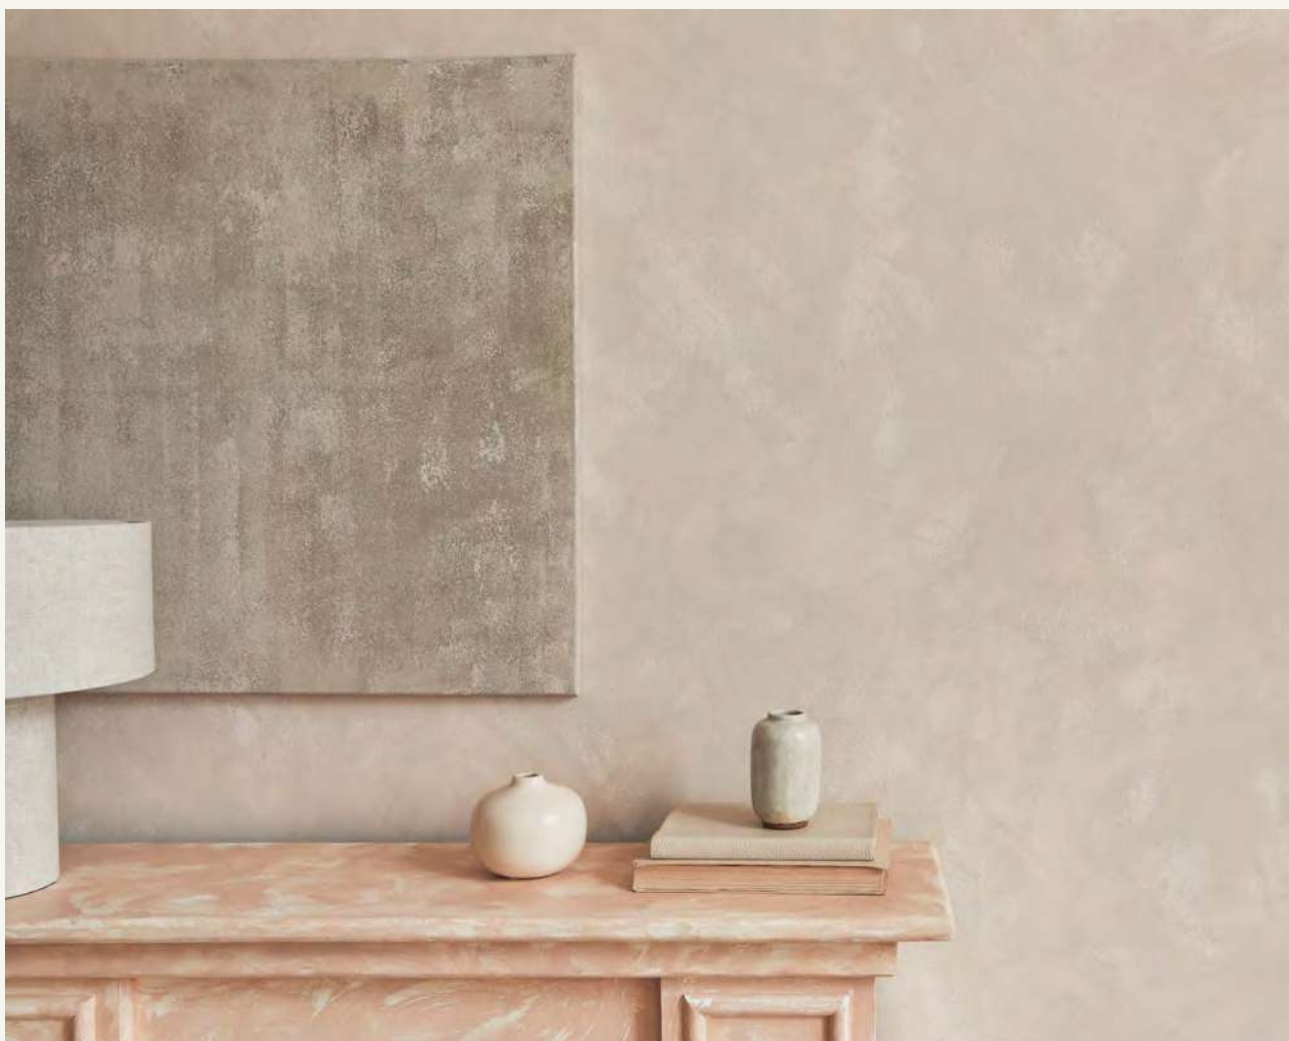

 Textured Application (2 coats)  
**1 kg covers 0.40 - 0.50 m<sup>2</sup>**

 Application Tool  
**Steel Trowel**

 Number of Coats  
**2**

 Dilution  
**Ready to use**

 Packaging  
**10 Kg and 20 Kg**

*For more detailed information, please refer to the Technical Data Sheet.*