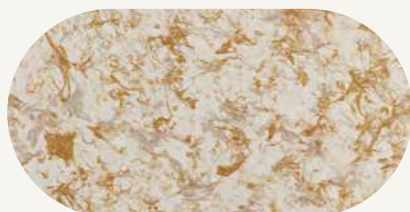

# Galaxy

*Pearlescent Flake Additive Decorative Paint*

## Unique Textures That Bring Motion and Depth to Your Spaces

Blending elegance with versatile application possibilities, Galaxy imparts an aesthetic character to interiors through its distinctive texture, adding motion and depth to surfaces while creating a modern and sophisticated atmosphere.

Galaxy is a ready-to-use decorative paint formulated with an acrylic emulsion and available in a variety of textures and colors. Its contrasting flake tones create a dynamic and eye-catching appearance on any surface. With its wide range of color options, Galaxy effortlessly adapts to diverse design needs.

# Galaxy

1111

1112

1113

1114

1115

1116

1119